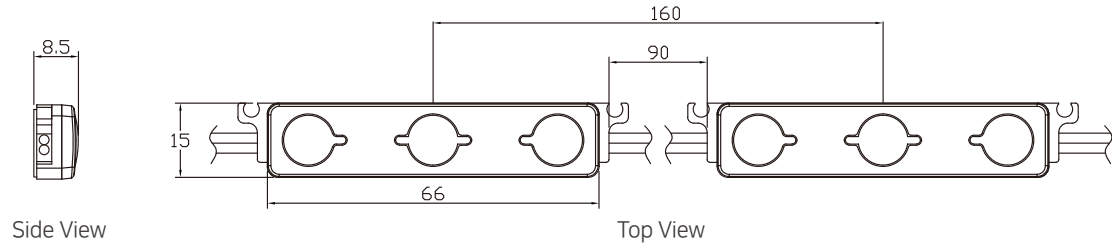

LFU-C3SW-5630

SAMSUNG (6020K-7040K) WHITE

Dimensions