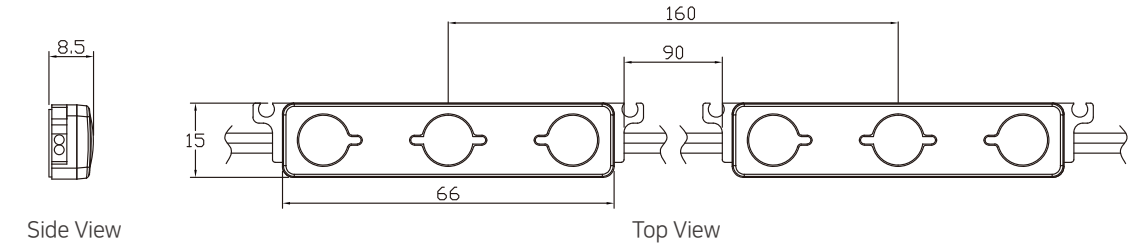

Power usage

21.6 w

※ the exact number of modules depends on the used materials and depth of application

20
LED FOR YOU

LFU-C3SB

HI-POWER BLUE COLOR

Dimensions

Application