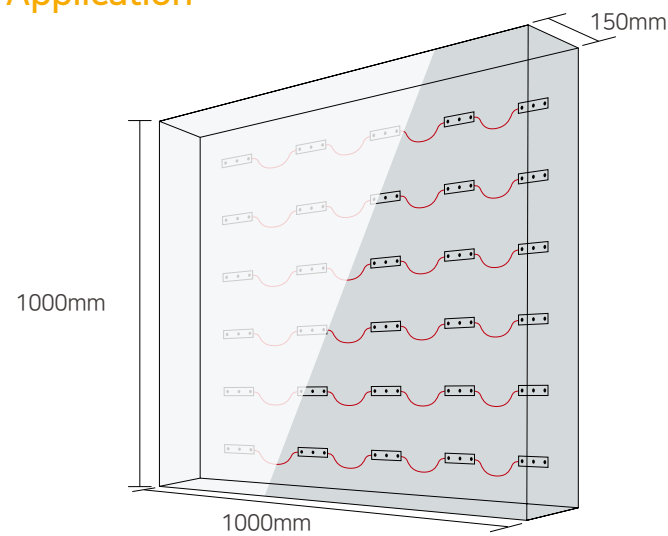

Number of Modules

30 pcs

Lumen output

1593 lm

Power usage

21.6 w

※ the exact number of modules depends on the used materials and depth of application

HI-POWER