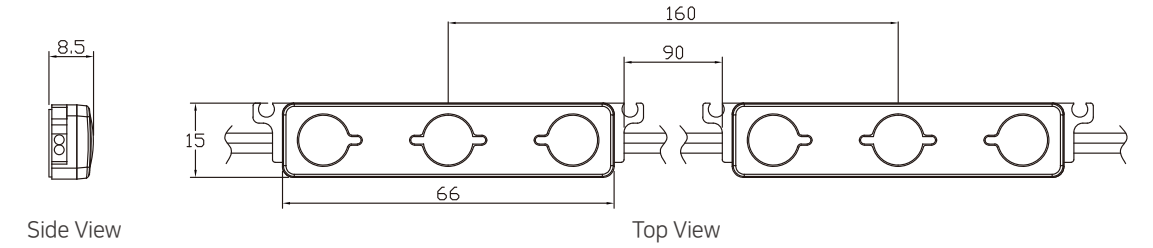

Application

Number of Modules

30 pcs

Lumen output

3,780 lm

Power usage

36 W

※ the exact number of modules depends on the used materials and depth of application