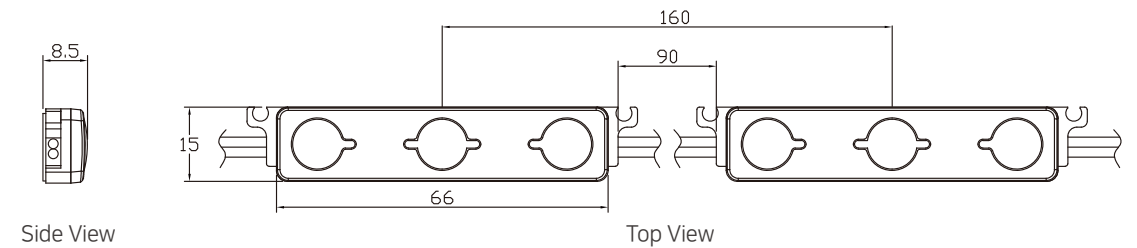

Dimensions