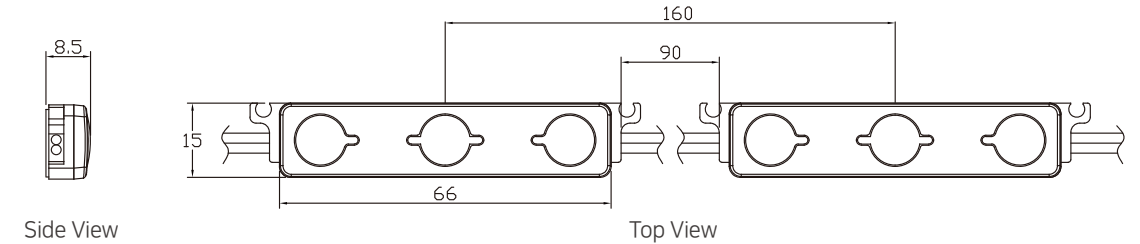

LFU-C3SC

HI-POWER RGB

Dimensions