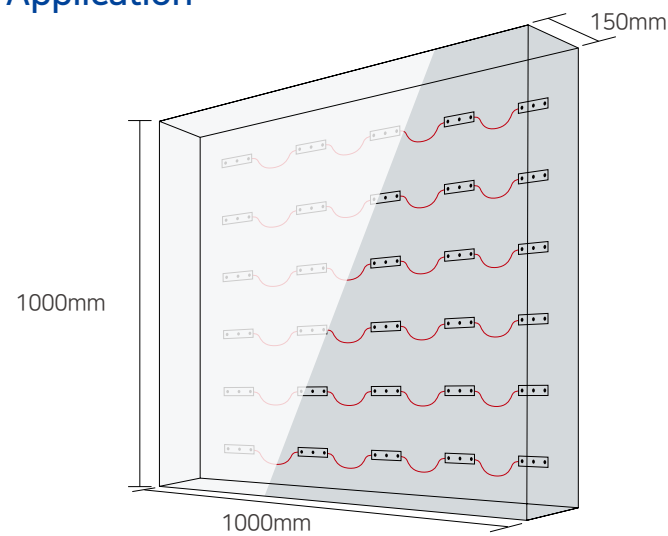

LFU-C3SW-5630

SAMSUNG (9000K-12000K) COOL WHITE

Dimensions

Application

Number of Modules

30 pcs

Lumen output

3,780 lm