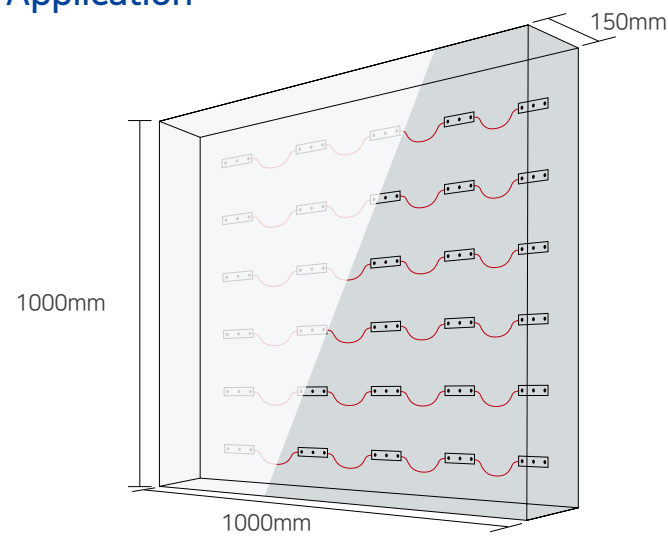

LFU-C3SW-5630

SAMSUNG (2870K-3220K) WARM WHITE

Dimensions

Dimensions

Application

Number of Modules

30 pcs

Lumen output