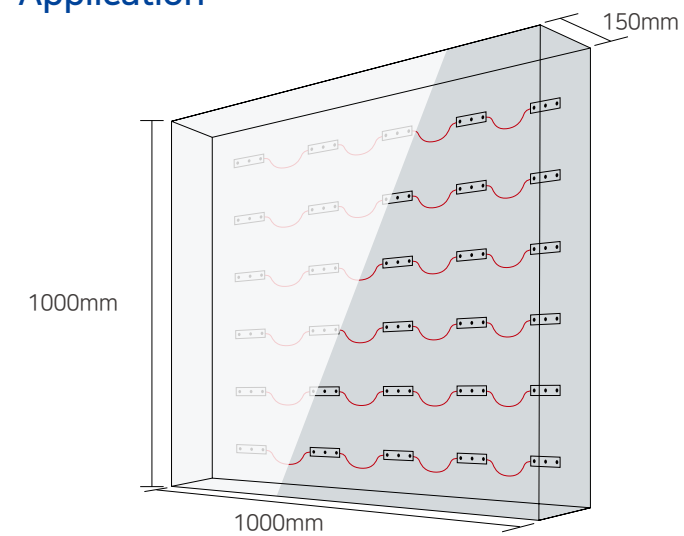

Application

Number of Modules

30 pcs

Lumen output

3,600 lm

Power usage

36 w

※ the exact number of modules depends on the used materials and depth of application

13
LED FOR YOU