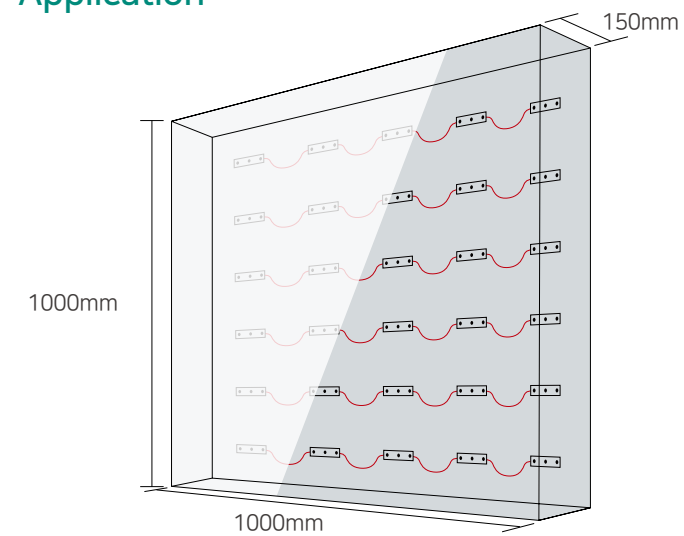

14
LED FOR YOU

LFU-C3SW-2835

HI-POWER (9000K-12000K) COOL WHITE

Dimensions

Application

Number of Modules

30 pcs

Lumen output