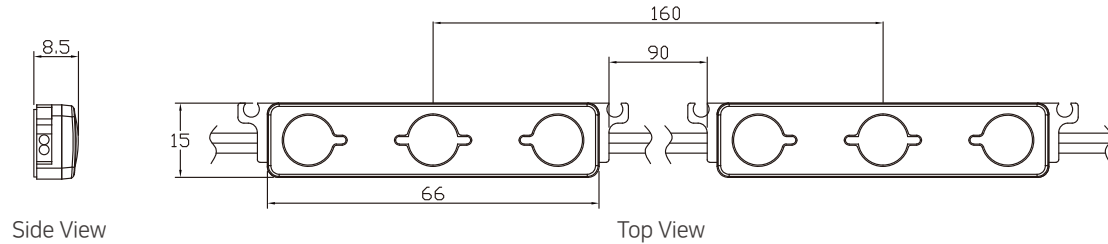

LFU-C3SY

HI-POWER YELLOW COLOR

Dimensions