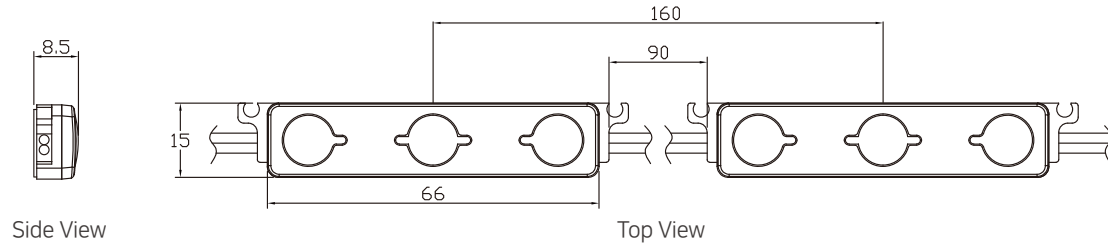

Dimensions