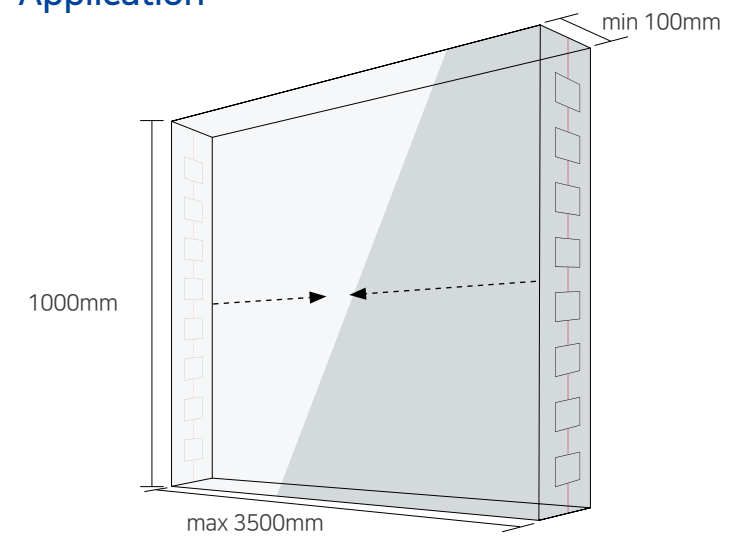

Power usage

36 W

※ the exact number of modules depends on the used materials and depth of application

LFUPC-3SWC-3W

SAMSUNG (9000K-12000K) COOL WHITE

Dimensions

Application

Number of Modules