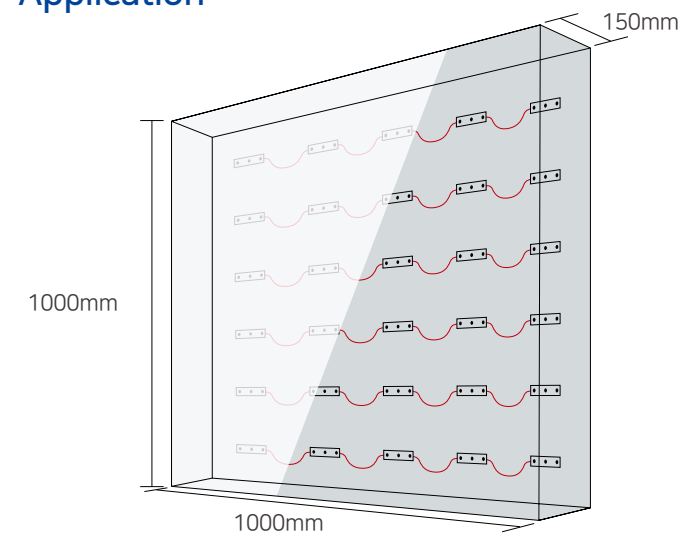

Application

Number of Modules

30 pcs

Lumen output

3,780 lm

Power usage

36 w

※ the exact number of modules depends on the used materials and depth of application