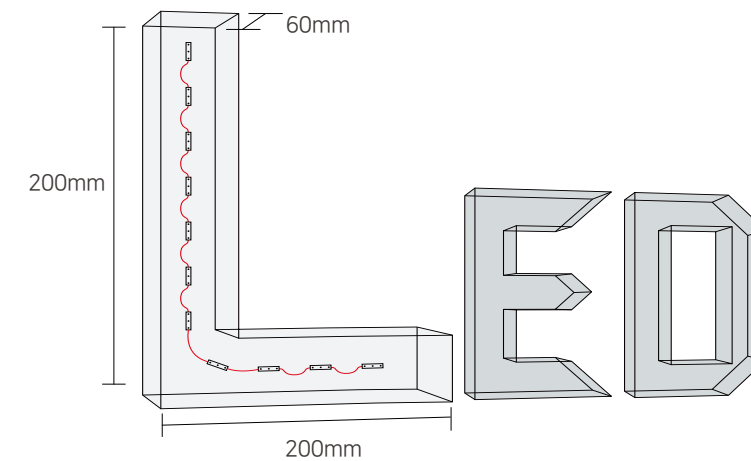

Application

Number of Modules

11 pcs

Lumen output

792 lm

Power usage

7.92 w

※ the exact number of modules depends on the used materials and depth of application