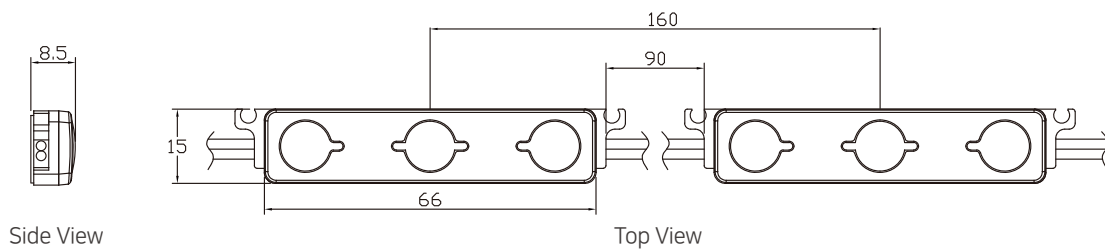

Dimensions