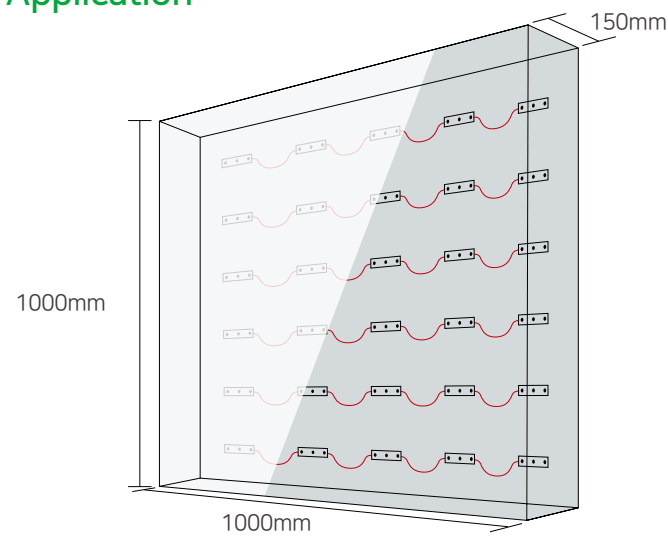

Application

Number of Modules

30 pcs

Lumen output

864 lm

Power usage

21.6 w

※ the exact number of modules depends on the used materials and depth of application

20
LED FOR YOU