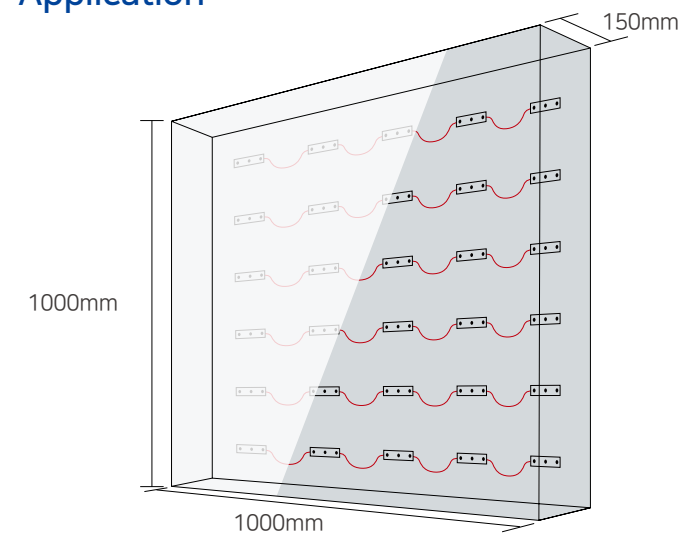

Power usage

36 W

※ the exact number of modules depends on the used materials and depth of application

04
LED FOR YOU

LFU-C3SW-2835

SAMSUNG (9000K-12000K) COOL WHITE

Dimensions

Application