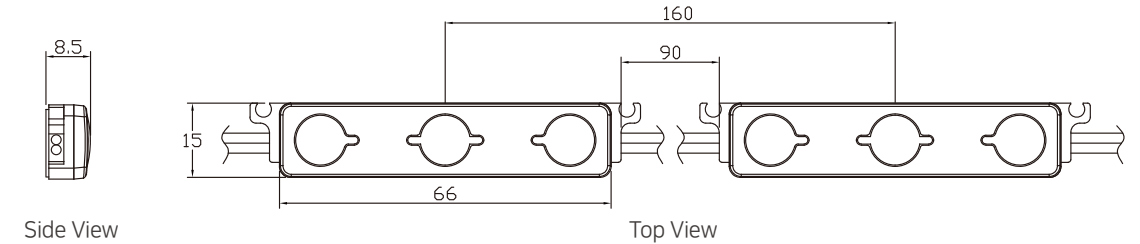

Application

Number of Modules

30 pcs

Lumen output

3,600 lm

Power usage

36 w

※ the exact number of modules depends on the used materials and depth of application