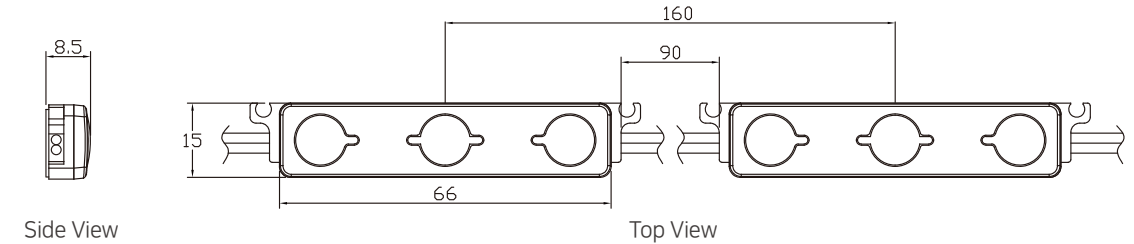

Power usage

36 W

※ the exact number of modules depends on the used materials and depth of application

04
LED FOR YOU

LFU-C3SW-2835

SAMSUNG (9000K-12000K) COOL WHITE

Dimensions

Application