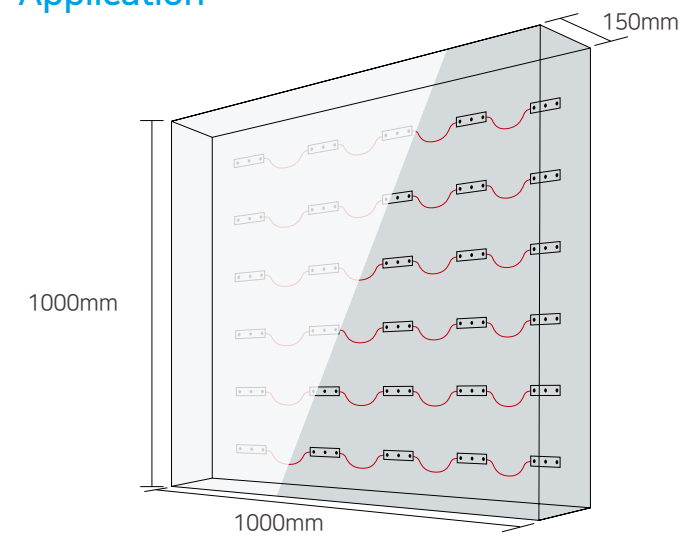

Power usage

21.6 w

※ the exact number of modules depends on the used materials and depth of application

20
LED FOR YOU

LFU-C3SB

HI-POWER BLUE COLOR

Dimensions

Application