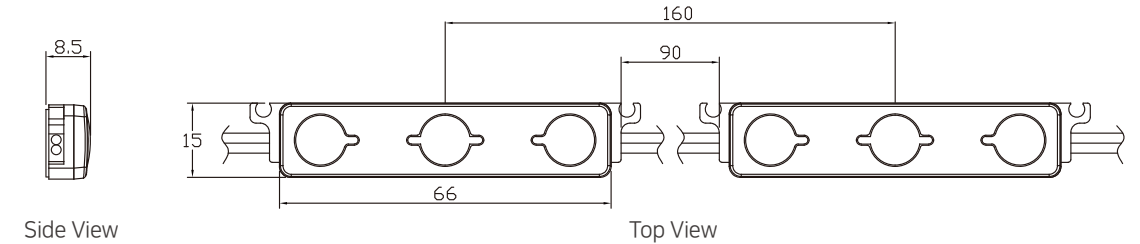

LFU-C3SR HI-POWER RED COLOR

Dimensions