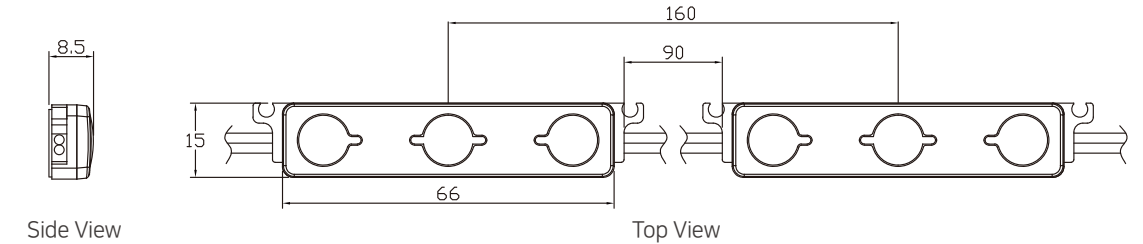

Dimensions