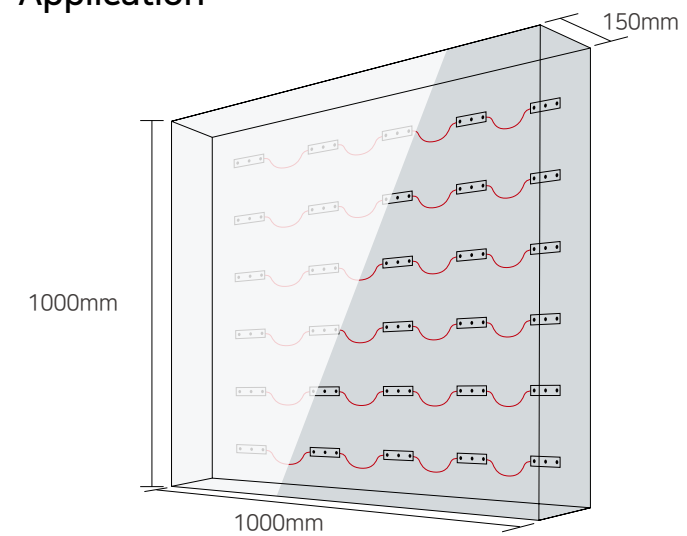

Application

Number of Modules

30 pcs

Lumen output

990 lm

Power usage

21.6 w

※ the exact number of modules depends on the used materials and depth of application