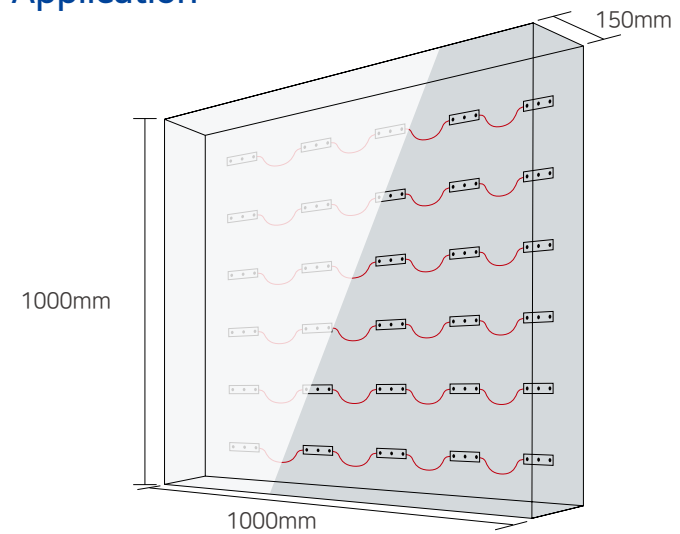

Application

Number of Modules

30 pcs

Lumen output

3,600 lm

Power usage

36 W

※ the exact number of modules depends on the used materials and depth of application

09
LED FOR YOU