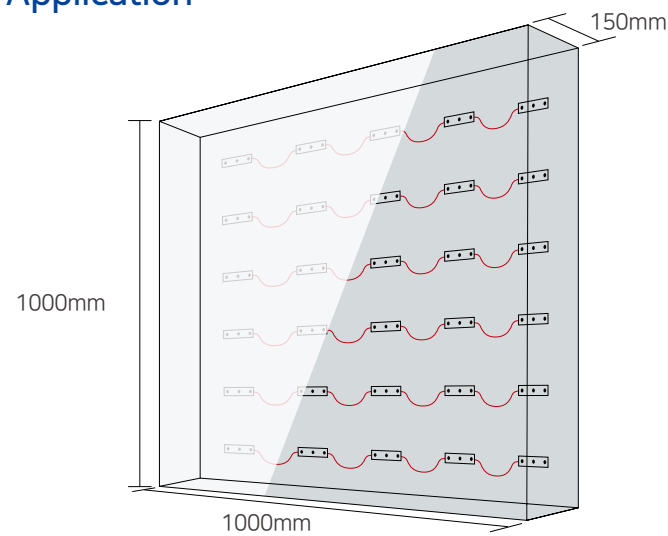

Application

Number of Modules

30 pcs

Lumen output

3,600 lm

Power usage

36 w

※ the exact number of modules depends on the used materials and depth of application

12
LED FOR YOU