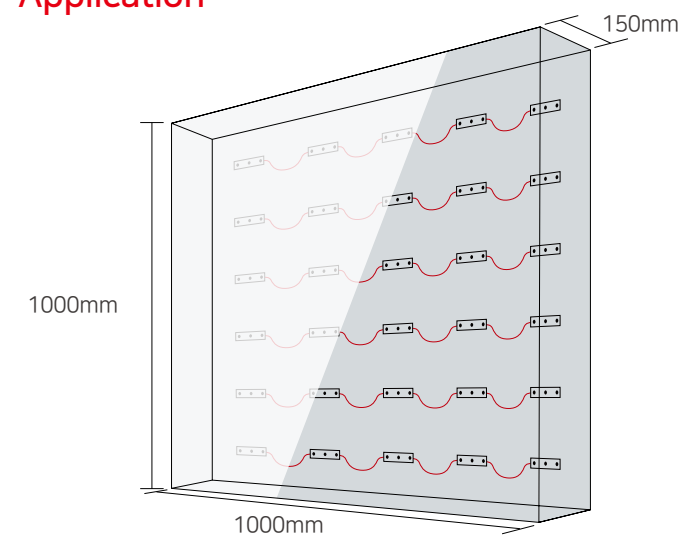

Number of Modules

30 pcs

Lumen output

477 lm

Power usage

21.6 W

※ the exact number of modules depends on the used materials and depth of application

HI-POWER