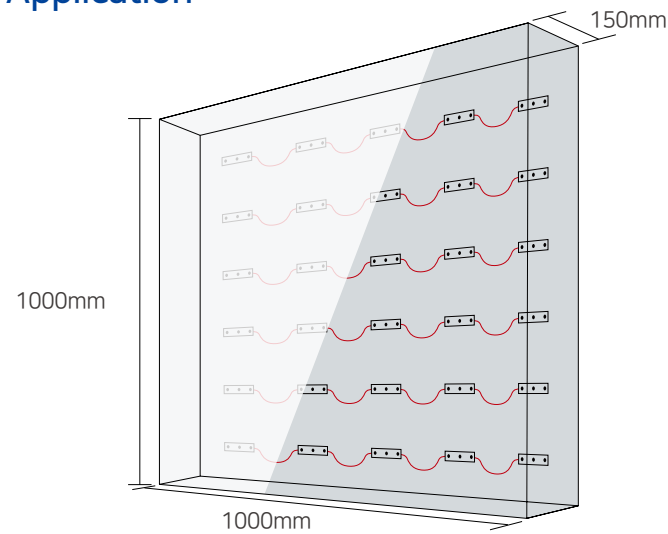

Application

Number of Modules

30 pcs

Lumen output

3,780 lm

Power usage

36 W

※ the exact number of modules depends on the used materials and depth of application