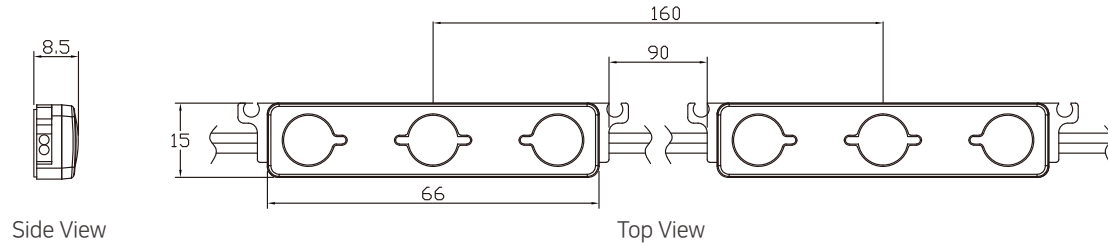

LFU-C3SG

HI-POWER GREEN COLOR

Dimensions