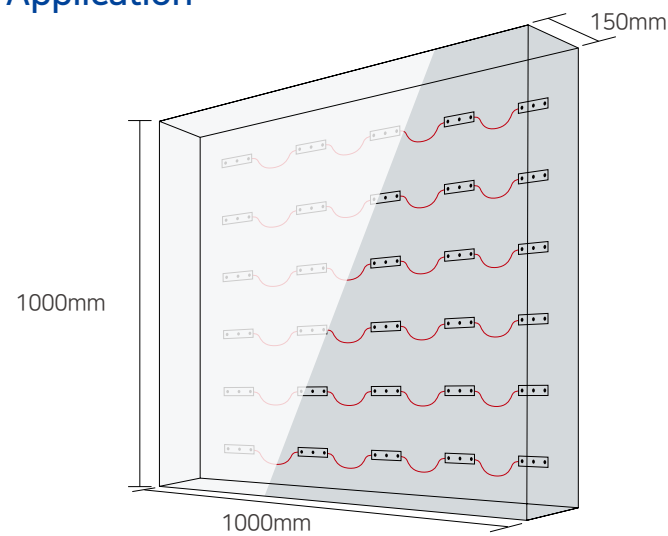

LFU-C3SW-2835

SAMSUNG 165 DEGREE DIFFUSION LENS TYPE
(9000K-12000K) COOL WHITE

Dimensions

Application

Number of Modules

30 pcs

Lumen output

3,600 lm