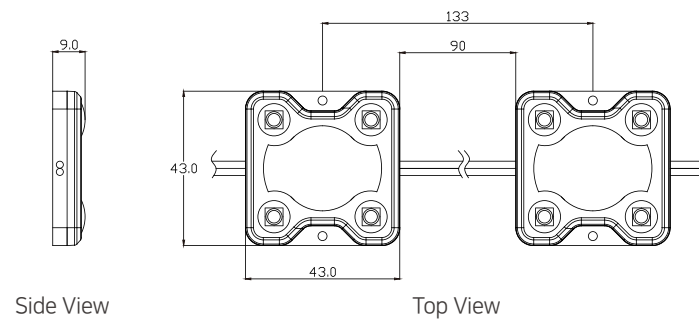

Application

Number of Modules

20 pcs

Lumen output

3,360 lm

Power usage

48 W

※ the exact number of modules depends on the used materials and depth of application