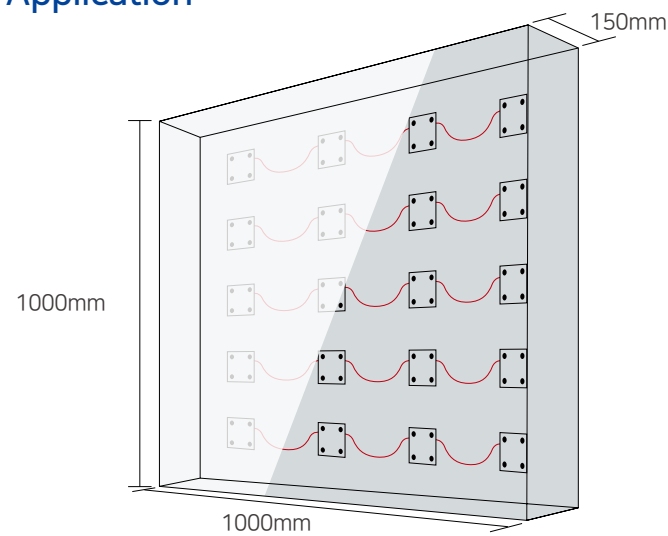

Application

Number of Modules

20 pcs

Lumen output

3,360 lm

Power usage

48 W

※ the exact number of modules depends on the used materials and depth of application

14
LED FOR YOU

LFU-C3SW-2835

HI-POWER (9000K-12000K) COOL WHITE