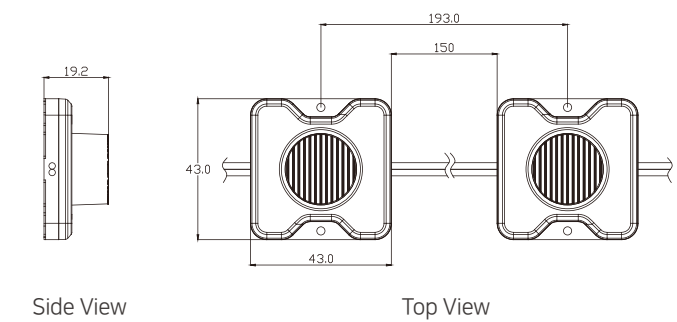

Power usage

36 W

※ the exact number of modules depends on the used materials and depth of application

LFUPC-3SWC-3W

SAMSUNG (9000K-12000K) COOL WHITE

Dimensions

Application

Number of Modules